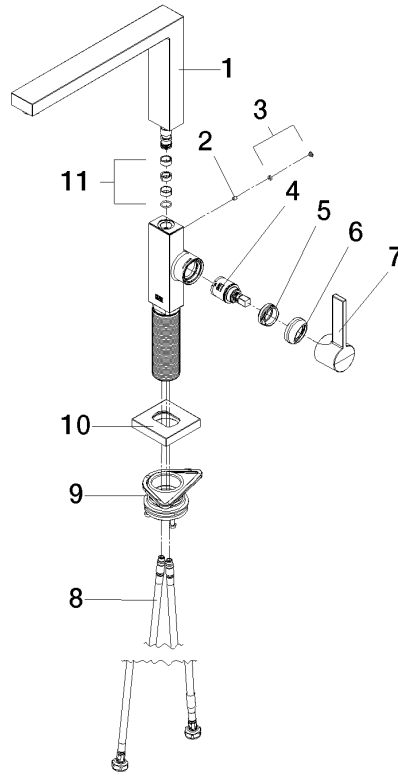

LOT Single-lever mixer - Chrome

LOT

33 800 680

- 236mm projection
- pivotable spout 360°
- air-enriched flow
- max. flow 8 l/min at 3 bar flow pressure
- lead-free
- This product can help a building meet the requirements of Green Building Rating Systems, e.g. LEED®, BREEAM®, DGNB

Recommended miscellaneous

Strainer waste with control handle - Chrome 10 711 970-00

Recommended miscellaneous

Dispenser with rosette - Chrome 82 439 970-00

33 800 680

Flow rate chart

Certificates

LGA_38644.

33 800 680

Spare parts list

No.	Item Number	Name	Quantity used	Delivery time
1	90 11 06 218 00-00	spout	1	-
Spare part can no longer be ordered, please order the replacement item				
2	09 31 11 044 90	pin	1	2
3	90 31 20 087 00-00	plug	1	10
4	90 15 05 042 00 90	cartridge	1	2
5	09 24 04 266 90	nut	1	2
6	90 28 30 052 00-00	cover	1	10
7	90 20 86 004 00-00	handle	1	10
8	04 30 04 101 00 90	hose	2	2
9	90 30 10 057 00 90	fixing set	1	-
Spare part can no longer be ordered, please order the replacement item				
10	90 27 86 004 00-00	rosette	1	10
11	90 28 10 207 00 90	gasket kit	1	10